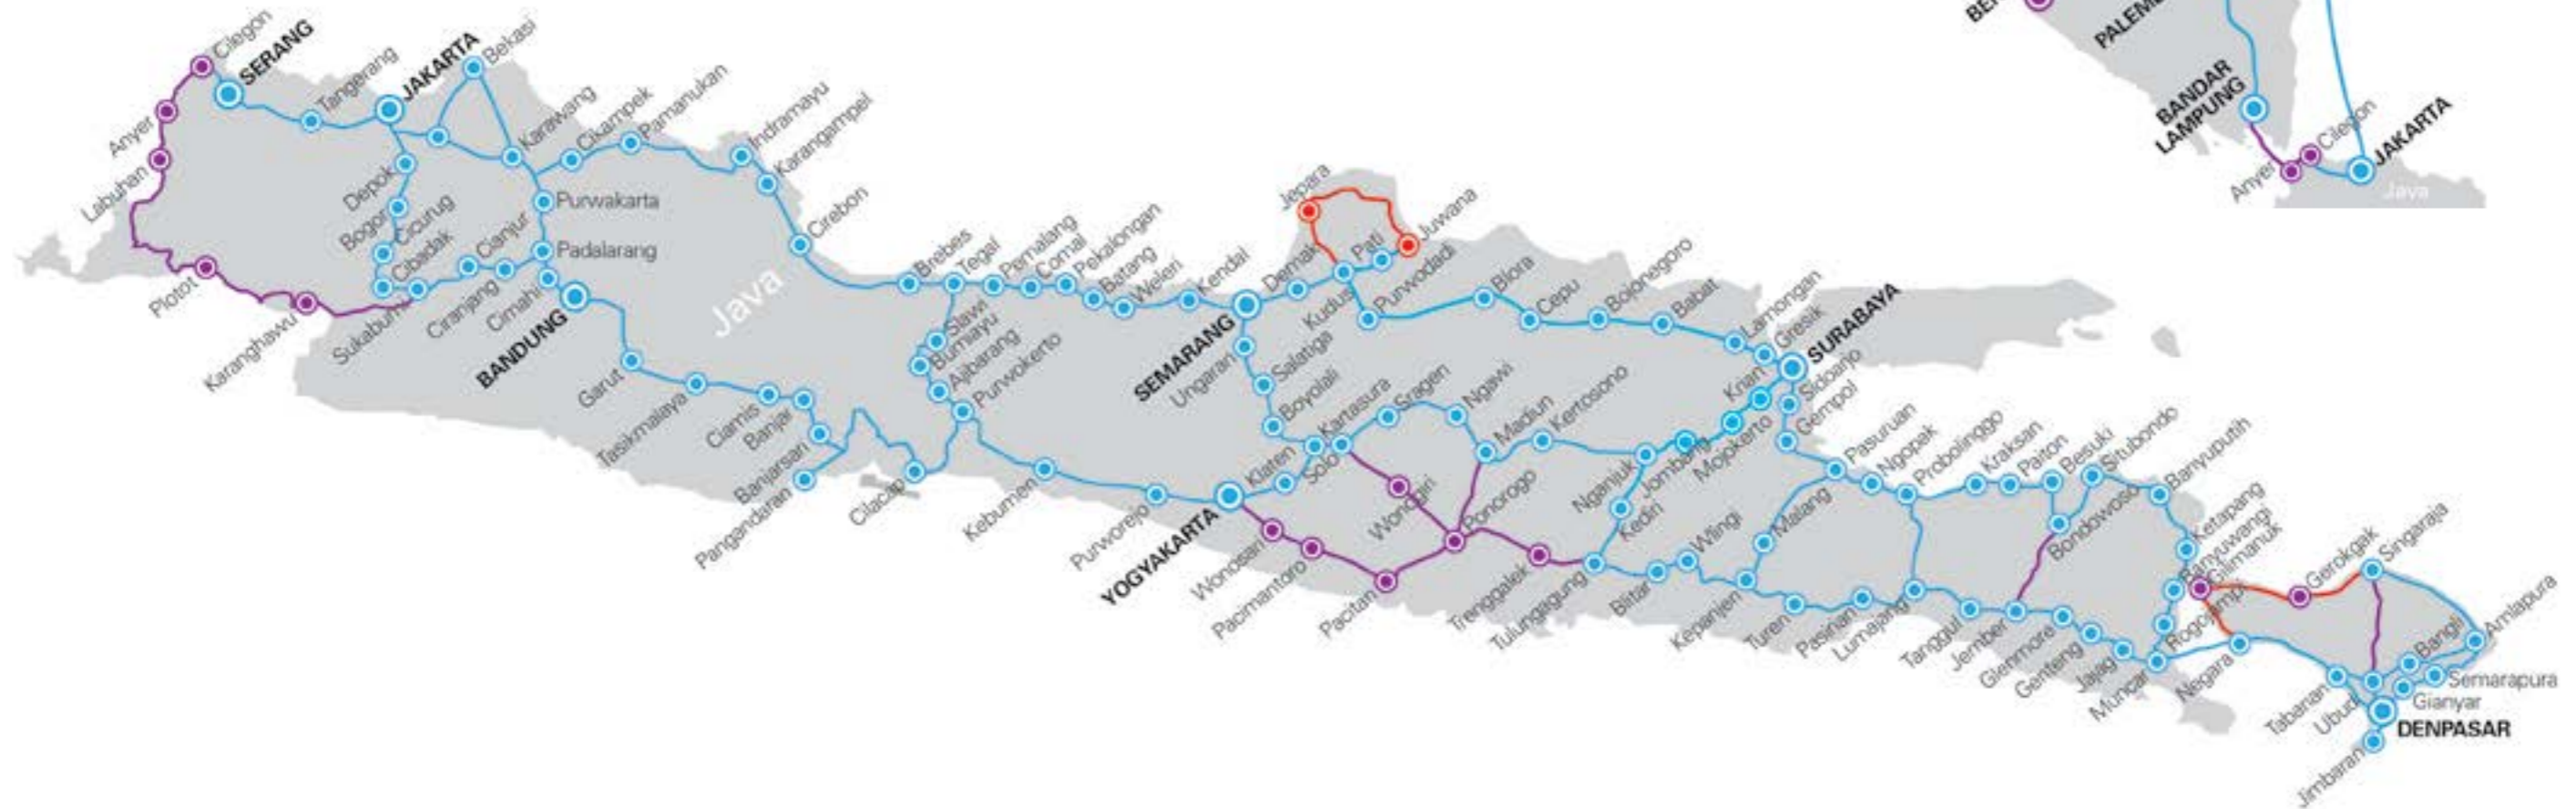

Biznet Fiber Java Bali

● Existing Route
● Under Construction
● Plan 2020/2021