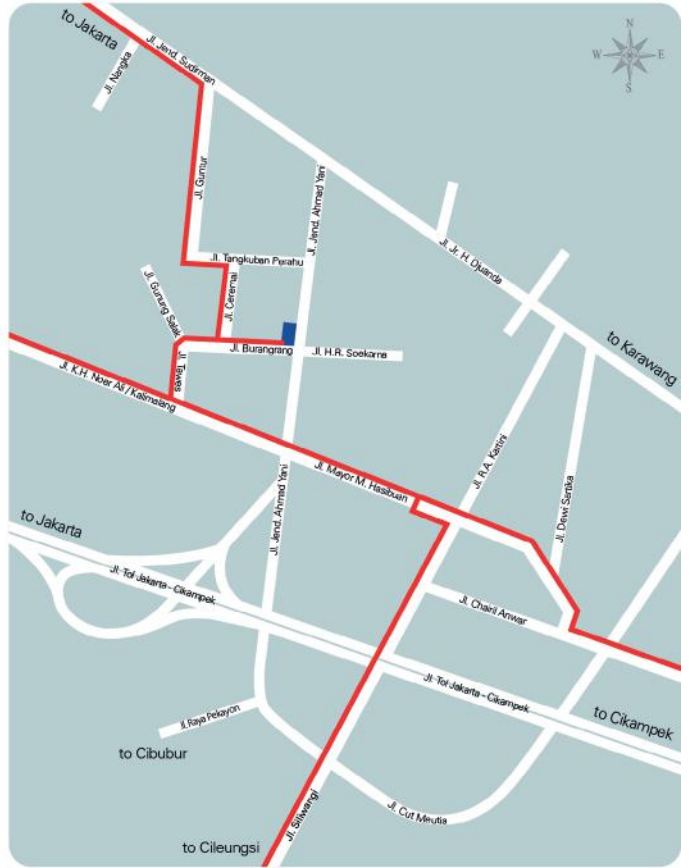

Banyuwangi

Bekasi

Blitar

Bogor