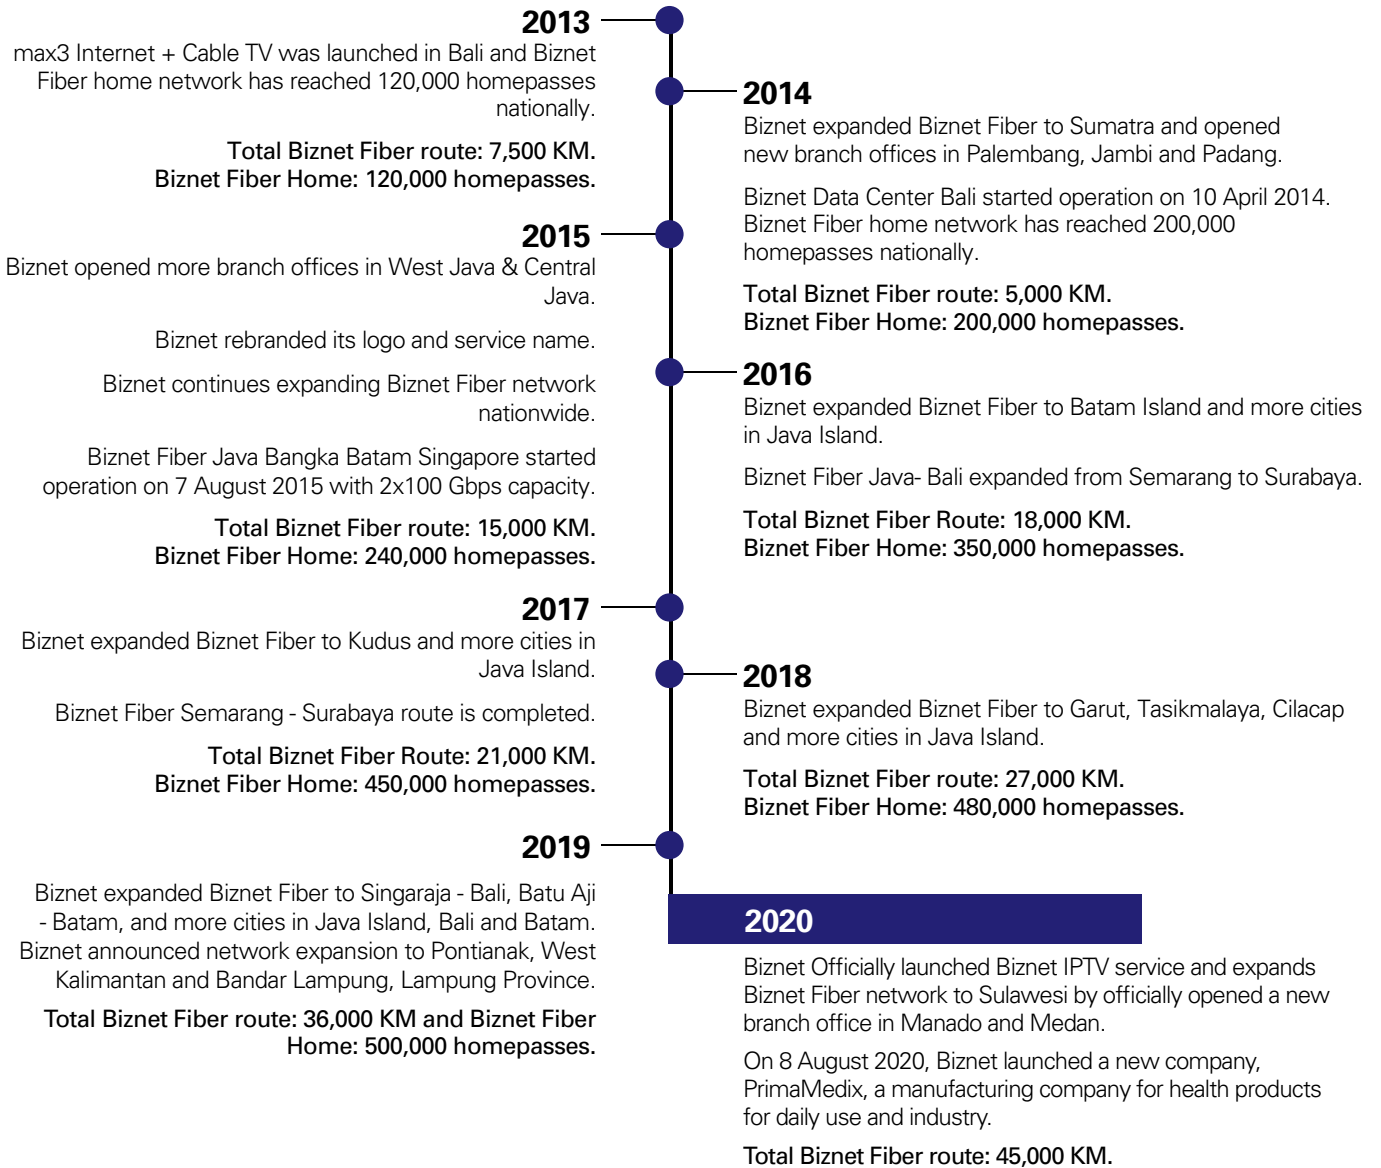

Biznet Milestone

Biznet was established in 2000 as an Internet Service Provider to provide Internet services for business customers. In 2000, we were using the Wireless and In-Building Ethernet Technology to distribute our Internet service.

In 2005, we started to deliver our Internet and Network services using our own Fiber Optic network. With the support from a committed and the best engineering team, Biznet started to build its way towards to become one of the leading telecommunication and multimedia company in Indonesia.

Biznet berdiri pada tahun 2000 sebagai Internet Service Provider yang menyediakan kebutuhan Internet untuk pelanggan bisnis. Pada tahun 2000, Biznet menggunakan teknologi Wireless dan In-Building Ethernet sebagai jalur distribusi layanan Internet kami.

Pada tahun 2005, kami mulai beralih menggunakan jaringan Fiber Optic kami sendiri untuk mendistribusikan seluruh layanan Internet dan Network kami. Berkat dukungan dari tim Engineering terbaik dan penuh komitmen, Biznet mulai merintis jalan untuk menjadi salah satu perusahaan telekomunikasi dan multimedia terdepan di Indonesia.