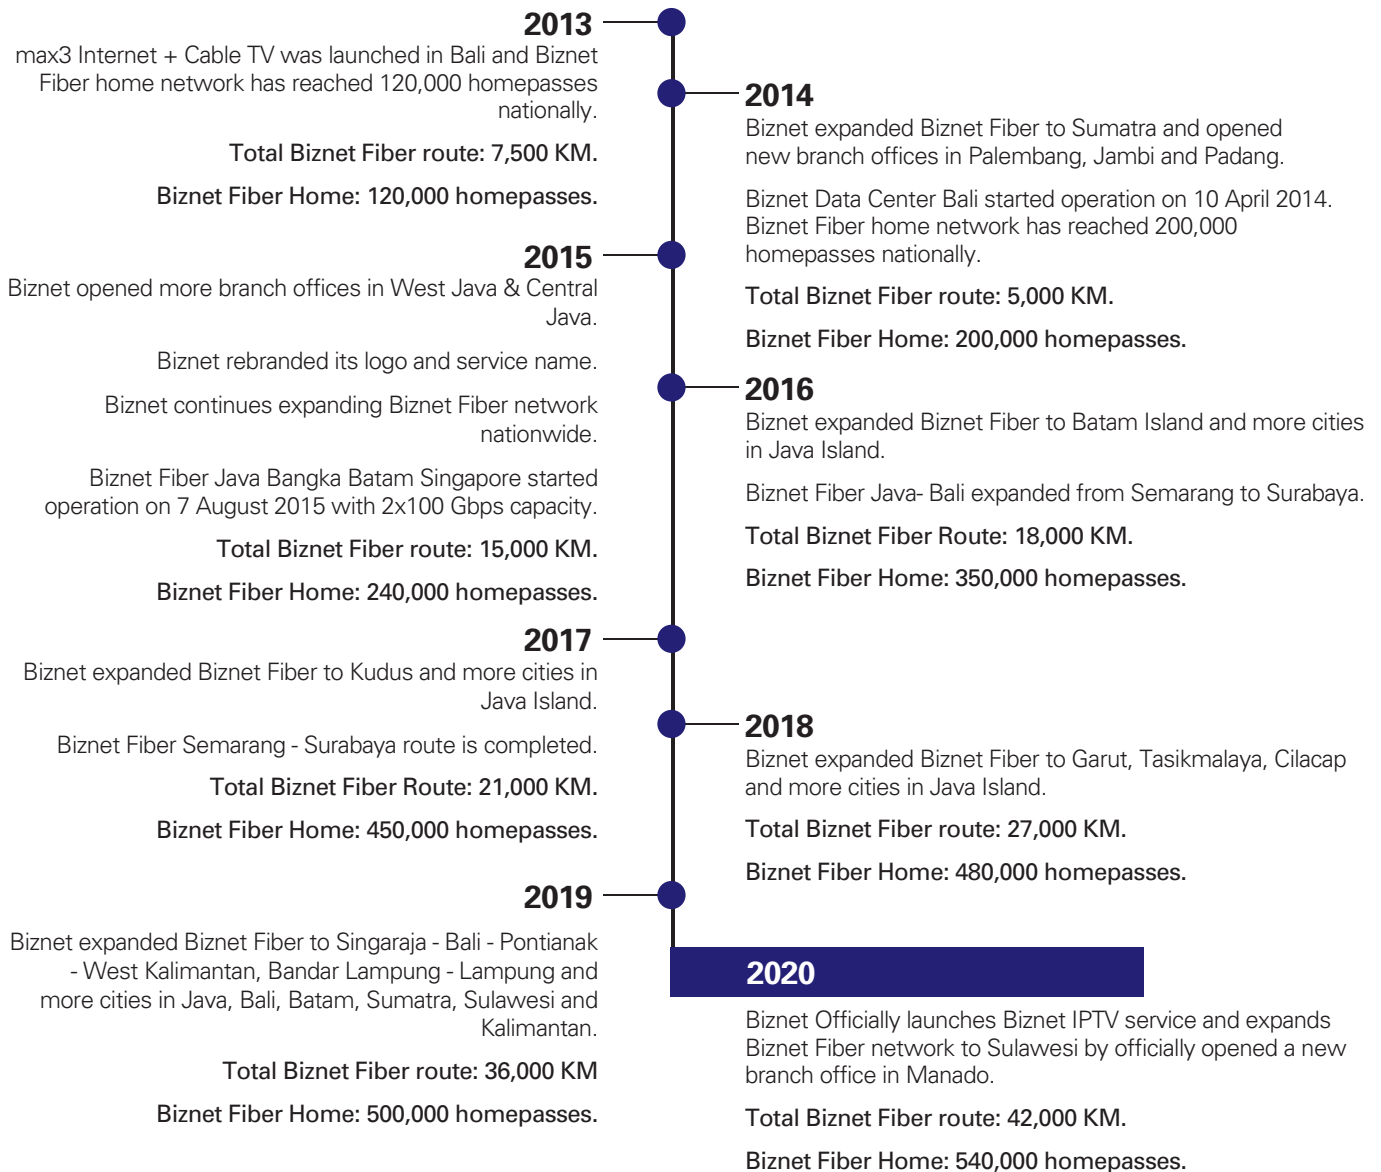

Total Biznet Fiber route: 5,000 KM.

Biznet Fiber Home: 20,000 homepasses.

Biznet Milestone

Biznet was established in 2000 as an Internet Service Provider to provide Internet services for business customers. In 2000, we were using the Wireless and In-Building Ethernet Technology to distribute our Internet service.