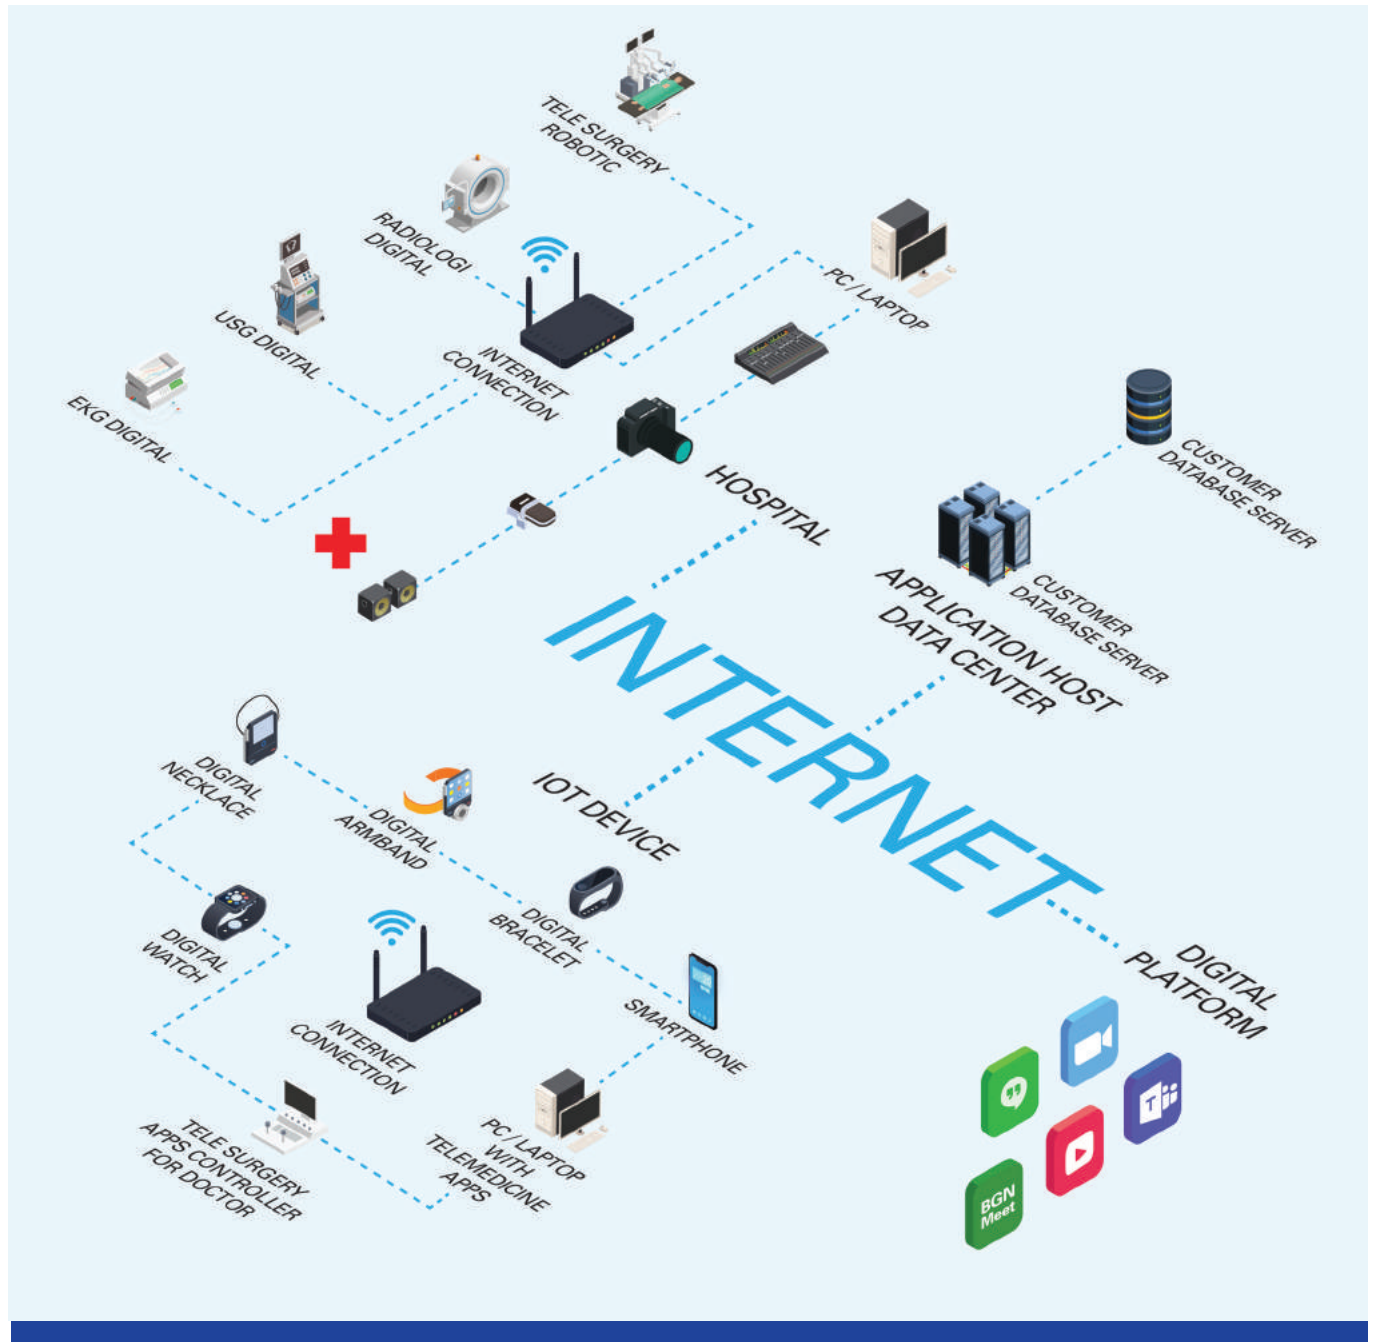

Konsep Telemedis dan Cara Penerapannya di Indonesia

Kesehatan merupakan salah satu aspek terpenting dalam kehidupan manusia. Seiring dengan perkembangan teknologi di hampir semua bidang kehidupan, kesehatan pun kini tidak lepas dari pengaruh teknologi, yang juga dikenal dengan sebutan Telemedis. Di negara kita, istilah ini semakin populer karena jumlah institusi dan lembaga kesehatan yang telah menerapkan teknologi dalam kegiatan rutin mereka. Tidak hanya memberikan kemudahan bagi lembaga atau institusi dalam memberikan pelayanan, keberadaan teknologi juga sangat membantu pasien dalam menerima pelayanan kesehatan yang lebih baik dan berkualitas.