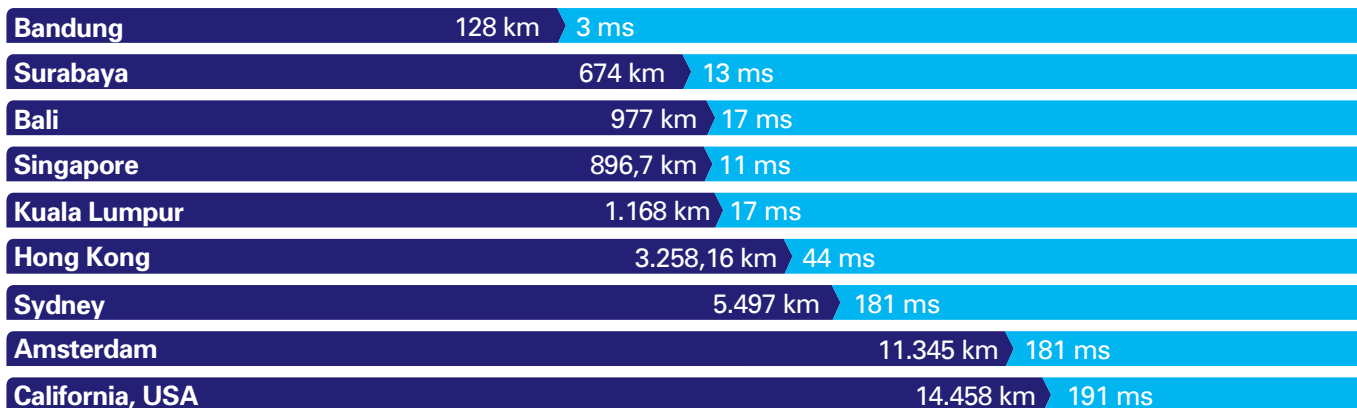

From Jakarta

Distance   Ping Time

Ping times above are the average of total time spent in reaching the destination from your computer through Biznet Network in normal condition. Ping time indicated in milli-seconds (ms), 1 ms = 1/1000 second

---

Biznet Networks has direct connectivity (Direct Peering) to major cities and Internet Exchanges in the world to minimize the route to reach destination for shorter hops.

---

1. Facts:
2. 'Ping' stands for Packet Internet Groper which created by Mike Muss in 1983
   - 'Ping' inspired from active submarine sonar which usually makes ping noise as it meet an object.
   - 'Ping' has the analogy when sending a package of data; it will receive a package of data too as a reply.