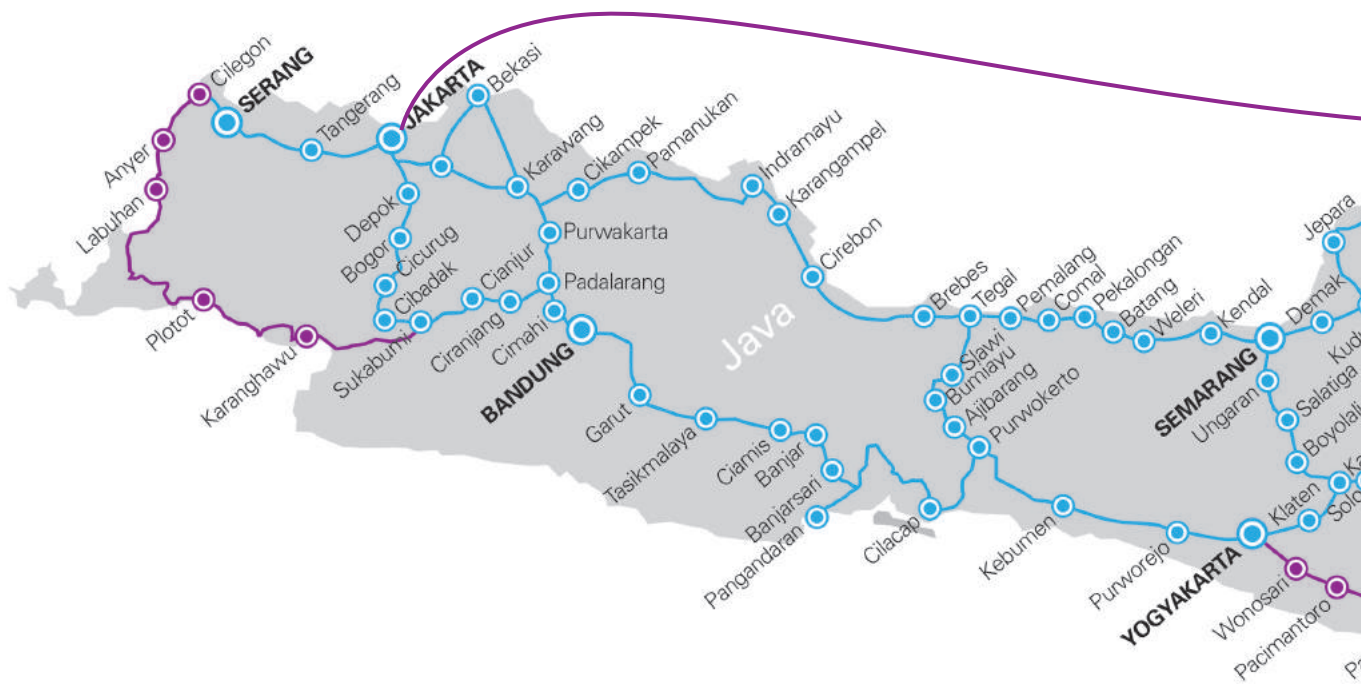

Biznet Fiber Java Bali

Existing Route   Under Construction   Plan 2020/2021