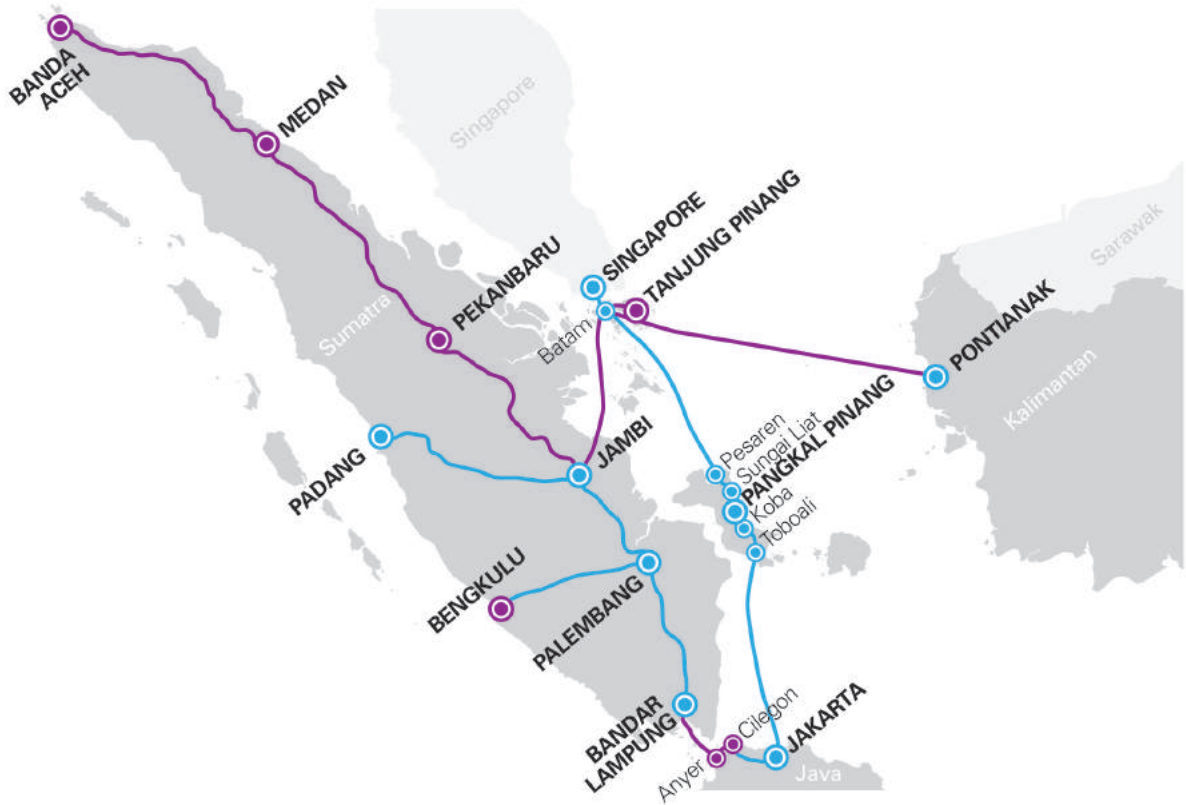

Biznet Fiber Java - Bangka - Batam - Kalimantan - Singapore

Existing Route   Plan 2020/2021