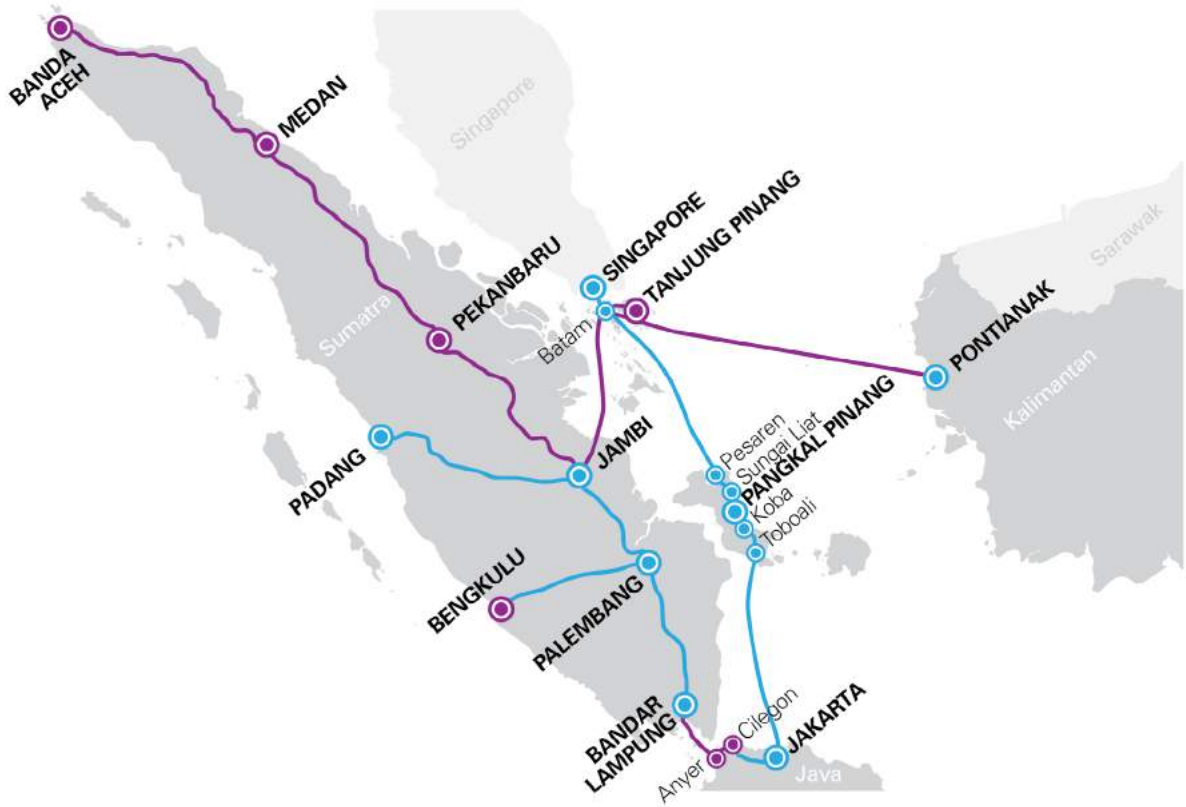

Biznet Fiber Java - Bangka - Batam - Kalimantan - Singapore

Existing Route   Plan 2020/2021