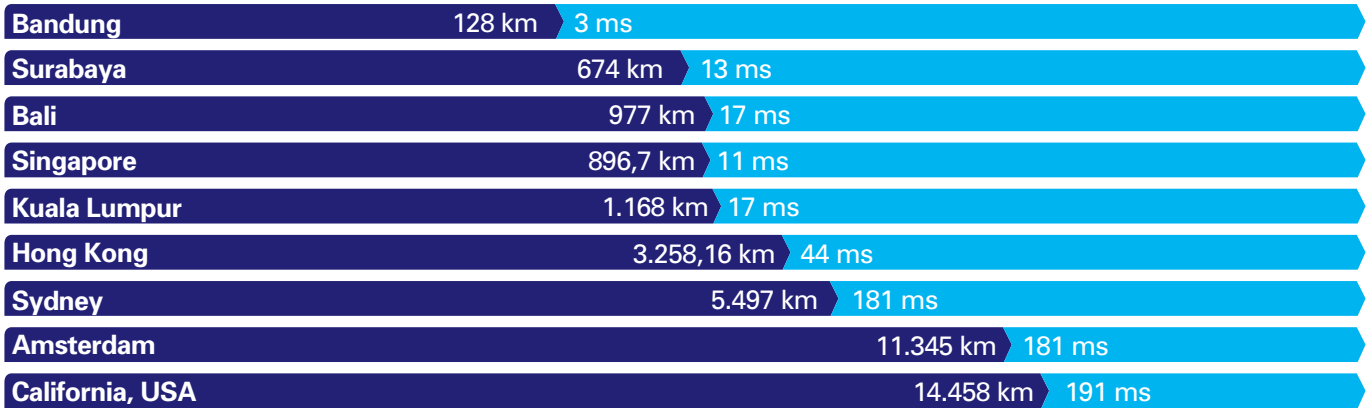

From Jakarta

Distance   Ping Time

Ping times above are the average of total time spent in reaching the destination from your computer through Biznet Network in normal condition. Ping time indicated in milli-seconds (ms), 1 ms = 1/1000 second

---

Biznet Networks has direct connectivity (Direct Peering) to major cities and Internet Exchanges in the world to minimize the route to reach destination for shorter hops.

---

1. Facts:
2. 'Ping' stands for Packet Internet Groper which created by Mike Muss in 1983
   - 'Ping' inspired from active submarine sonar which usually makes ping noise as it meet an object.
   - 'Ping' has the analogy when sending a package of data; it will receive a package of data too as a reply.