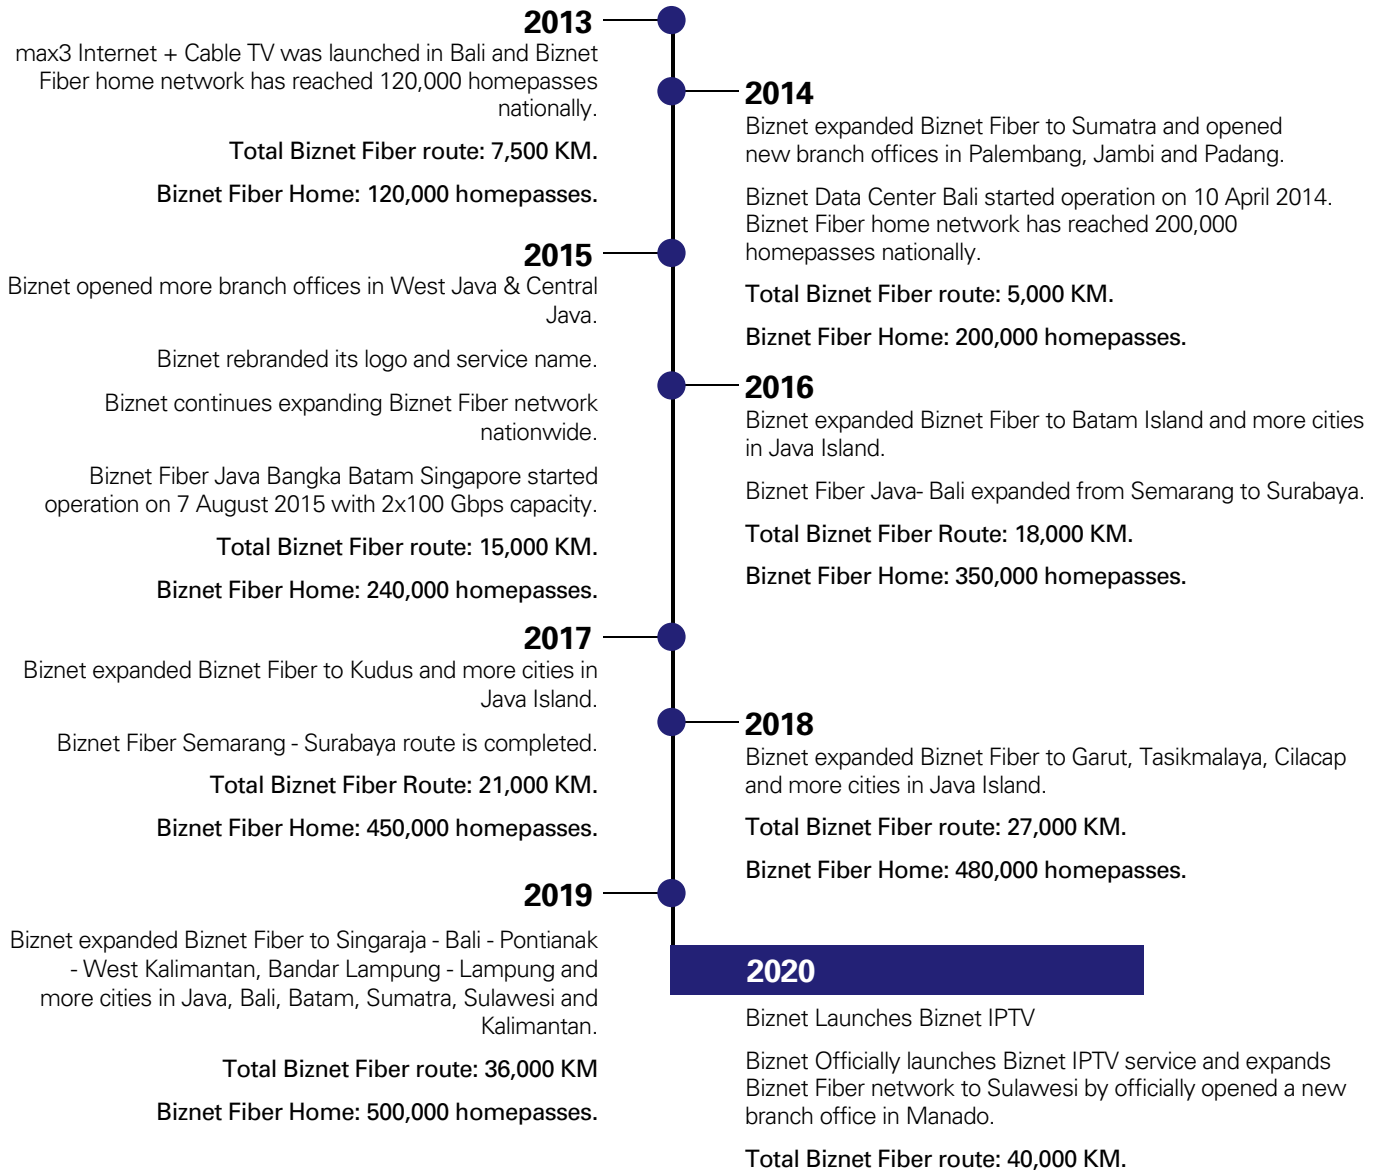

Biznet launched max3 Internet + Cable for residential and apartment users on 6 December 2012.

**Total Biznet Fiber route: 5,000 KM.**

**Biznet Fiber Home: 20,000 homepasses.**